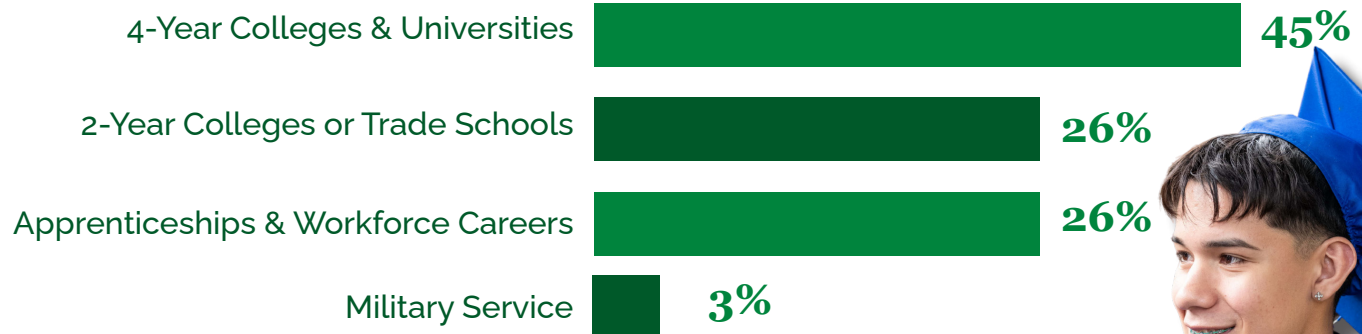

100%
graduation rate
for the
Class of 2026

95
new Dragons
joining our
Brotherhood
in the 2026-2027
school year.

more than a school

CONTINUING OUR COMMITMENT TO SERVICE

The St. Mary's Day of Service remains a defining experience for our school community, allowing students to live out the Marianist mission through service across the St. Louis region while learning that true leadership begins with compassion, responsibility, and a commitment to others through our continued partnership with St. Joseph Housing Initiative.

80+
hours of service are
completed before
graduation by each
student

CLASS OF 2026: FUTURES BUILT

At St. Mary's South Side Catholic High School, futures are built through purpose, opportunity, and preparation for life beyond graduation. Whether entering college, the workforce, apprenticeships, or military service, the Class of 2026 leaves the South Side prepared to lead, serve, and make an impact in their communities.

education meets opportunity

EXPANDING PARTNERSHIP WITH UMSL

St. Mary's South Side Catholic High School has entered into an expanded partnership with the University of Missouri–St. Louis, building on an already successful relationship that provides students with access to college-credit opportunities while in high school.